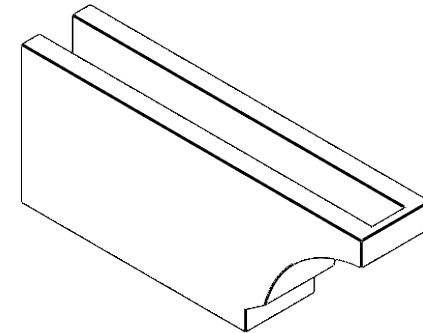

ITEM NUMBER: RFTURO040X08000X20000X008MOA00RCPR

4"W X 8"H X 20"L TIMBERTHANE ROUGH CEDAR MOAB FAUX WOOD OPEN RAFTER TAIL, 8"L END, PRIMED TAN

ISOMETRIC

GENERATED DATE : 03/02/2023

EKENA MILLWORK
2300 WEST MAIN ST.
CLARKSVILLE, TX 75426
TOLL FREE: 866-607-0453
WWW.EKENAMILLWORK.COM

NOTES

1. INSTALLATION TO BE COMPLETED IN ACCORDANCE WITH MANUFACTURER'S SPECIFICATIONS.
2. DRAWING MAY NOT BE TO SCALE
3. THIS DRAWING IS INTENDED FOR DESIGN AND PLANNING PURPOSES ONLY.
4. ALL INFORMATION CONTAINED HEREIN WAS CURRENT AT THE TIME OF DEVELOPMENT BUT MUST BE REVIEWED AND APPROVED BY THE PRODUCT MANUFACTURER TO BE CONSIDERED ACCURATE.
5. TIMBERTHANE ARCHITECTURAL PRODUCTS ARE MADE FROM HIGH DENSITY URETHANE AND COME FACTORY PRIMED