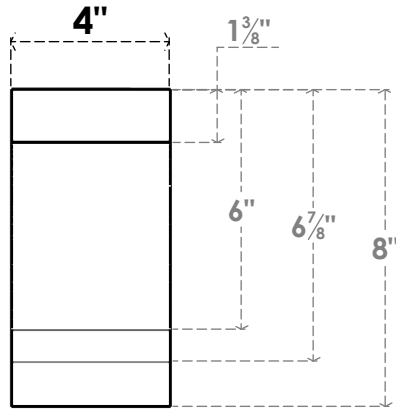

ITEM NUMBER: RFTURO040X08000X20000X008MOA00RCPR

4"W X 8"H X 20"L TIMBERTHANE ROUGH CEDAR MOAB FAUX WOOD OPEN RAFTER TAIL, 8"L END, PRIMED TAN

ISOMETRIC

GENERATED DATE : 03/02/2023

EKENA MILLWORK
2300 WEST MAIN ST.
CLARKSVILLE, TX 75426
TOLL FREE: 866-607-0453
WWW.EKENAMILLWORK.COM

NOTES

1. INSTALLATION TO BE COMPLETED IN ACCORDANCE WITH MANUFACTURER'S SPECIFICATIONS.
2. DRAWING MAY NOT BE TO SCALE
3. THIS DRAWING IS INTENDED FOR DESIGN AND PLANNING PURPOSES ONLY.
4. ALL INFORMATION CONTAINED HEREIN WAS CURRENT AT THE TIME OF DEVELOPMENT BUT MUST BE REVIEWED AND APPROVED BY THE PRODUCT MANUFACTURER TO BE CONSIDERED ACCURATE.
5. TIMBERTHANE ARCHITECTURAL PRODUCTS ARE MADE FROM HIGH DENSITY URETHANE AND COME FACTORY PRIMED