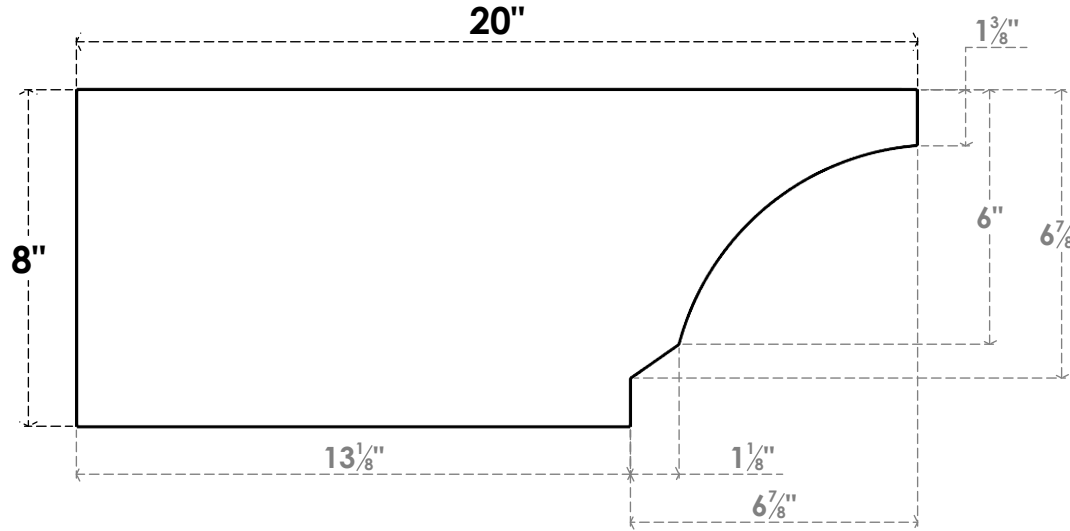

ITEM NUMBER: RFTURO040X08000X20000X008MOA00RCPR

4"W X 8"H X 20"L TIMBERTHANE ROUGH CEDAR MOAB FAUX WOOD OPEN RAFTER TAIL, 8"L END, PRIMED TAN

ISOMETRIC

GENERATED DATE : 03/02/2023

EKENA MILLWORK
2300 WEST MAIN ST.
CLARKSVILLE, TX 75426
TOLL FREE: 866-607-0453
WWW.EKENAMILLWORK.COM

NOTES

1. INSTALLATION TO BE COMPLETED IN ACCORDANCE WITH MANUFACTURER'S SPECIFICATIONS.
2. DRAWING MAY NOT BE TO SCALE
3. THIS DRAWING IS INTENDED FOR DESIGN AND PLANNING PURPOSES ONLY.
4. ALL INFORMATION CONTAINED HEREIN WAS CURRENT AT THE TIME OF DEVELOPMENT BUT MUST BE REVIEWED AND APPROVED BY THE PRODUCT MANUFACTURER TO BE CONSIDERED ACCURATE.
5. TIMBERTHANE ARCHITECTURAL PRODUCTS ARE MADE FROM HIGH DENSITY URETHANE AND COME FACTORY PRIMED